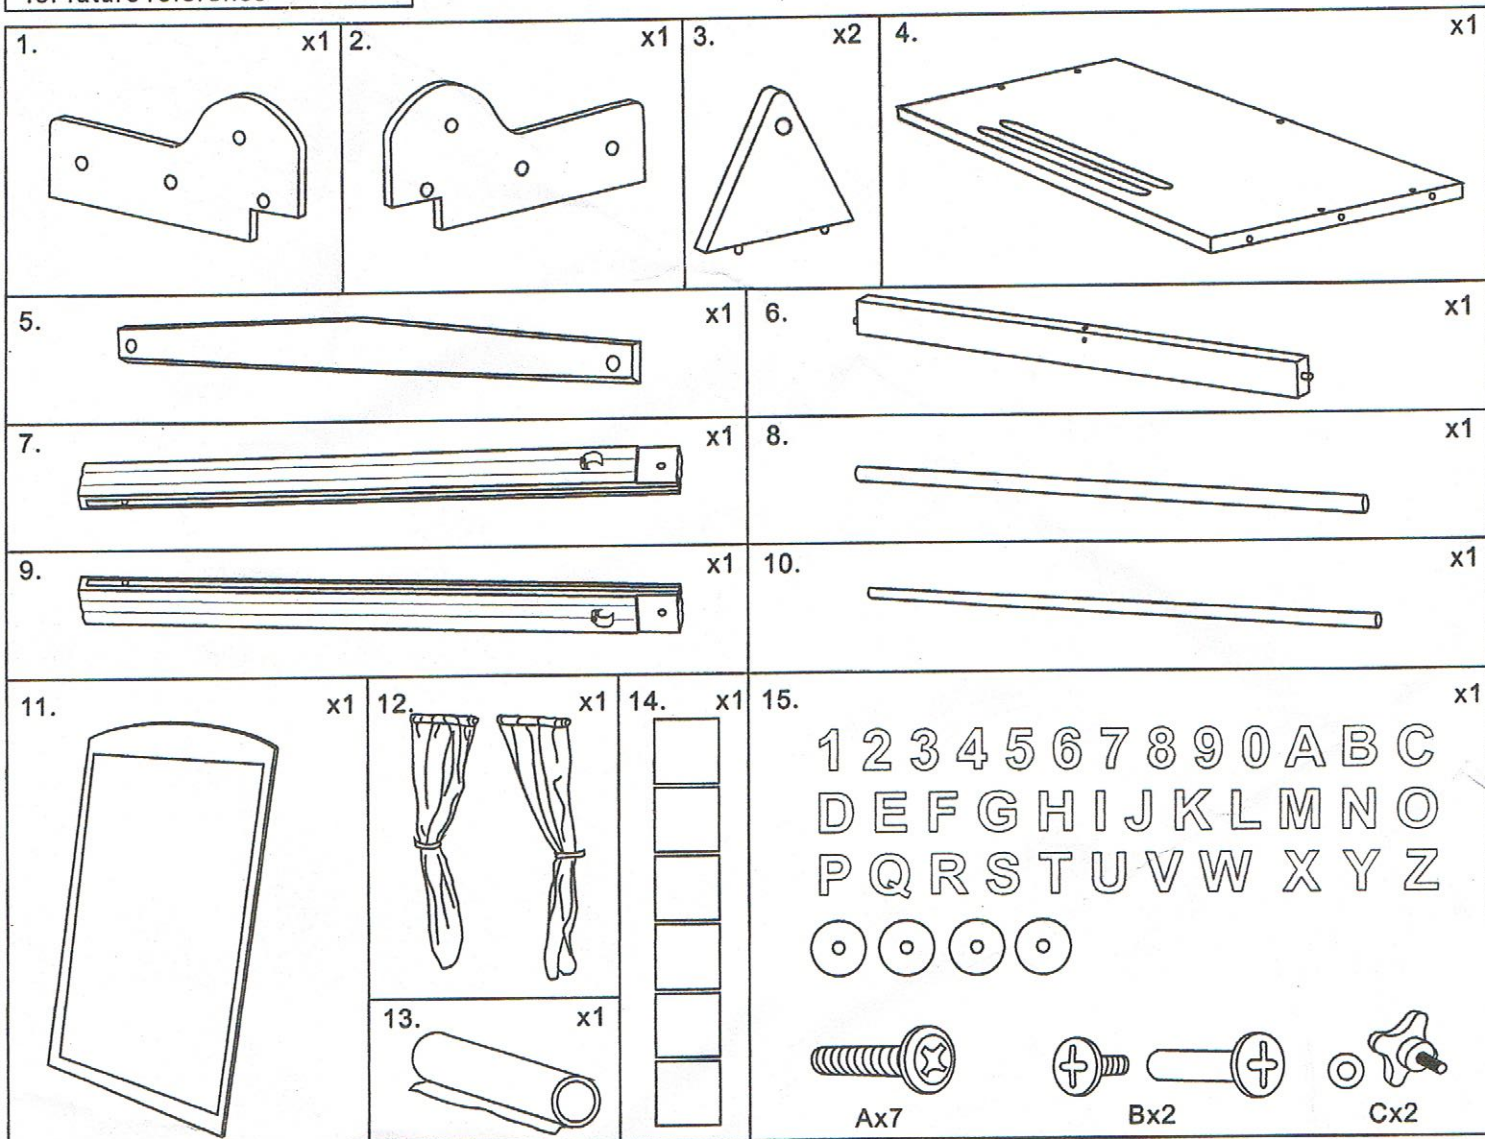

Step3

Step4

Step5

Step7

Step8

Step6

Step9

Nilo® N80s Theasel™

Assembly Instructions

Please retain this information for future reference

WARNING:

ADULT ASSEMBLY REQUIRED.

Product includes small parts with potentially hazardous sharp points and sharp edges in the unassembled state. Keep unassembled parts away from children.

Step 1

Step 2

DO THIS STEP ON A FLAT SURFACE SO THE EASEL WILL NOT WOBBLE.